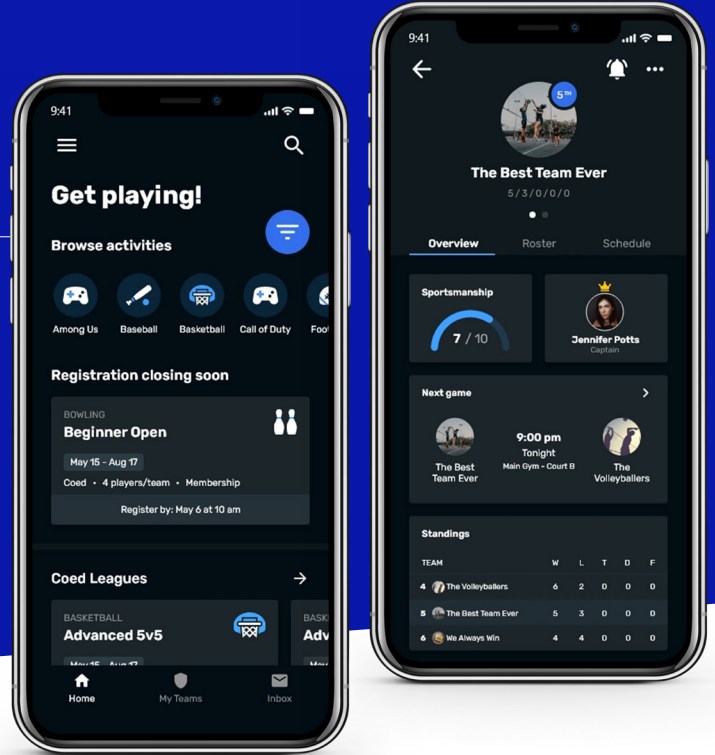

DOWNLOAD FUSION PLAY

Download the Fusion Play Intramural app, login with your campus credentials, and begin registering for sports today. Manage your teams, games, and more right from your phone. Remember to allow notifications to stay up to date about your upcoming games!

Download the Fusion Play App

Sign in with your school credentials

Set up your profile and get started

Get Started

Follow these steps to get the Fusion Play app set up on your phone.

Please contact your school if you need assistance.